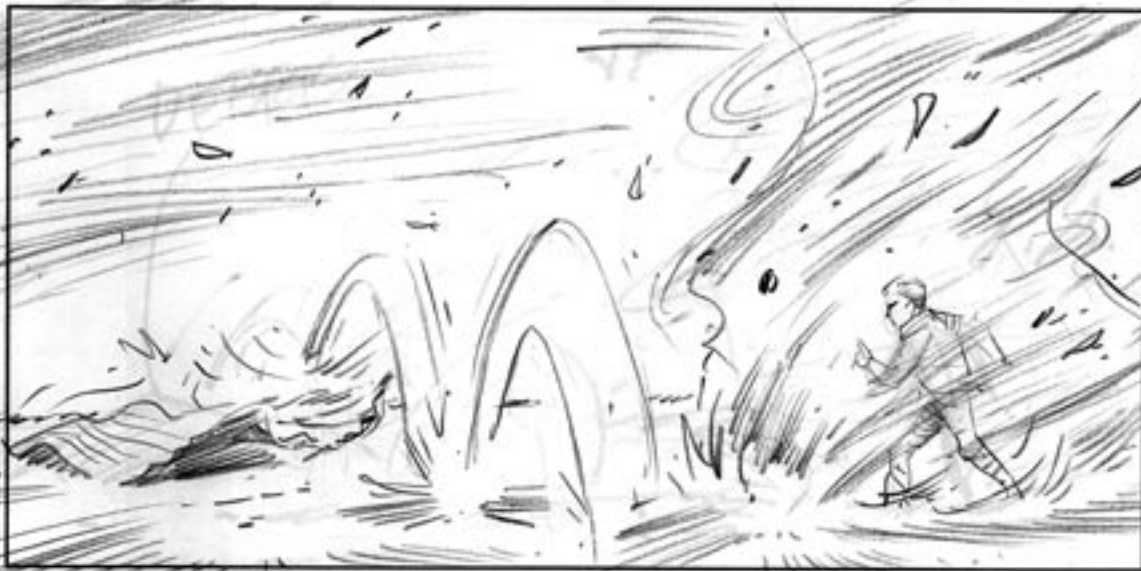

WEST
TURNS AND
PROTECTS
THANNE W.
HIS BODY...
BRACING
FOR IMPACT.

5B

CONT.

FLASH!!!
FLASH WIPES
FRAME IN
REAL TIME...

5C

CONT. ACTION...
WEST TURNS..
REACTS.

6

WEST'S POV
AS HE SEES
MARDON....
FLASH TUMBLES
WITH DEBRIS
TO A RESTING
STOP.