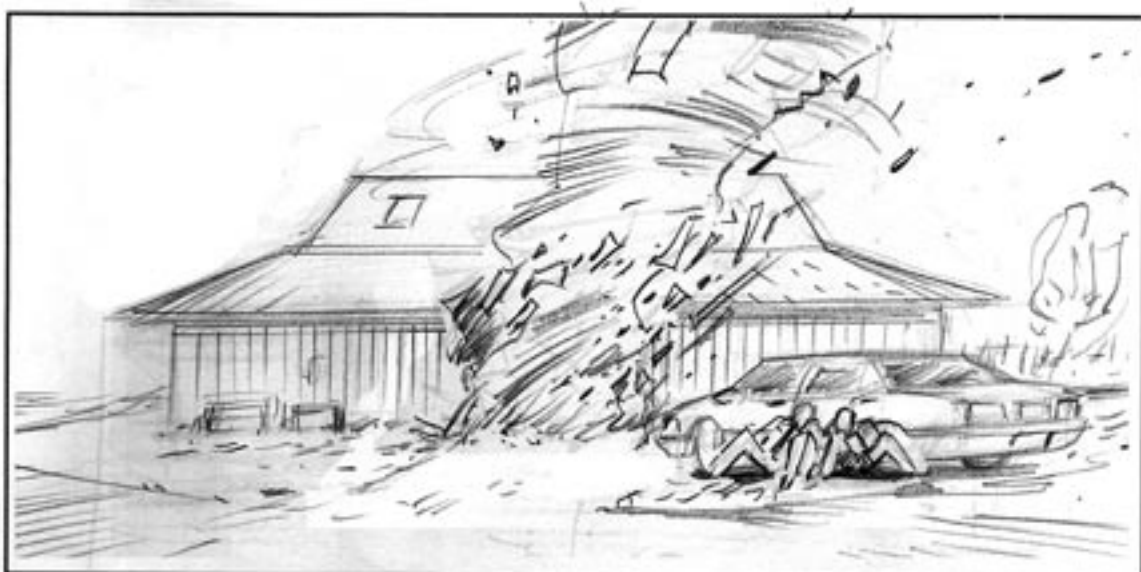

1A

TRK OVER
SHAKING...
FLAPPING...
WOOD SLATS
OF BARN
WALL...

1B

CONT.
ACTION

TRK 6 OVER
BARN DOOR TO
WEST + THAWNE
EXITING...

1C

CONT.
ACTION

TRK BACK W.
ACTION AS WEST
+ THAWNE MOVE
FOR COVER...

2A

EXTREME WIDE
AS WEST +
THAWNE TAKE
COVER BEHIND
CAR...

2B

BOOM!!
THE BARN
ROOF EXPLODES!!
WEST + THAWNE
DUCK BEHIND
CAR.

2C

BOOM!!
THE BARN
DOOR EXPLODES!

3A

PUSH
IN ON
WEST..

3B

CONT.
ACTION.

WEST'S
REACTION
AS HE
SEES

4A

WEST'S POV
OF DEBRIS
FALLING
TOWARDS HIM..

4B

CONT.
ACTION
AS DEBRIS
FLIES FRAME

5A

WEST
TURNS AND
PROTECTS
THANNE W.
HIS BODY...
BRACING
FOR IMPACT.

5B

CONT.

FLASH!!!
FLASH WIPES
FRAME IN
REAL TIME...

5C

CONT. ACTION...
WEST TURNS..
REACTS.

6

WEST'S POV
AS HE SEES
MARDON....
FLASH TUMBLES
WITH DEBRIS
TO A RESTING
STOP.