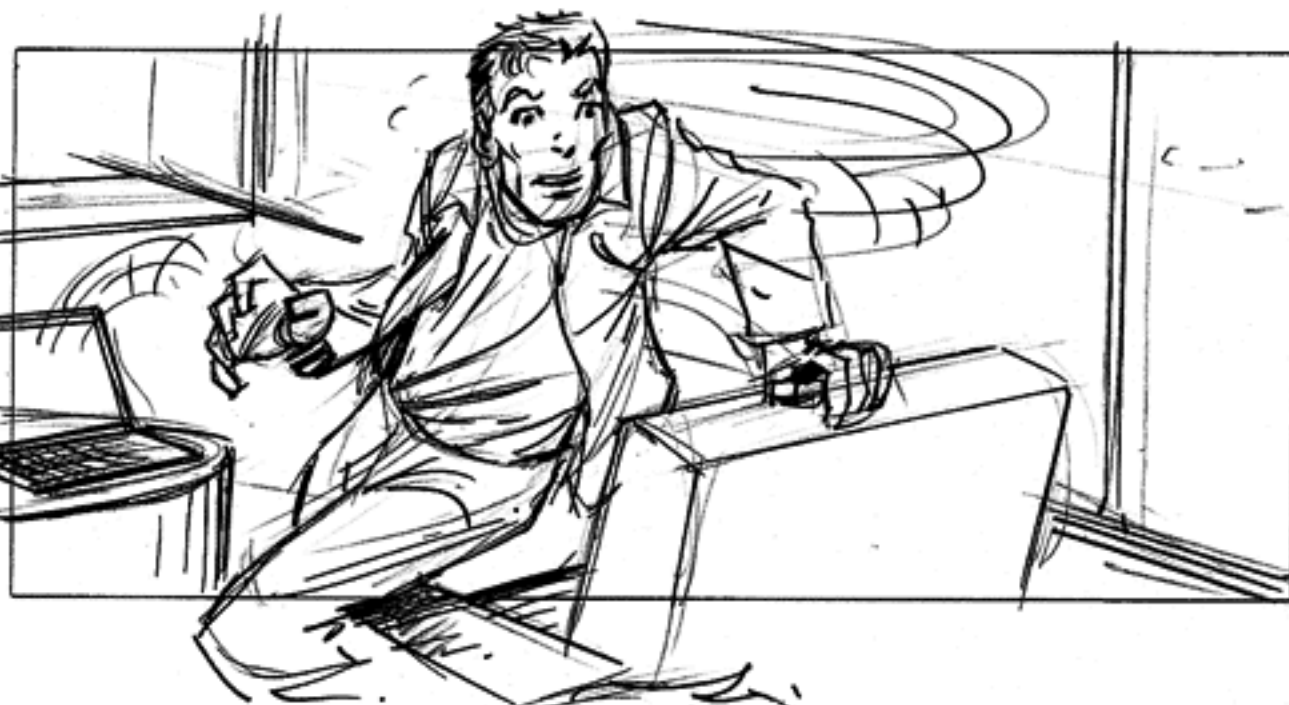

6a

Reed leasp from chair to window.