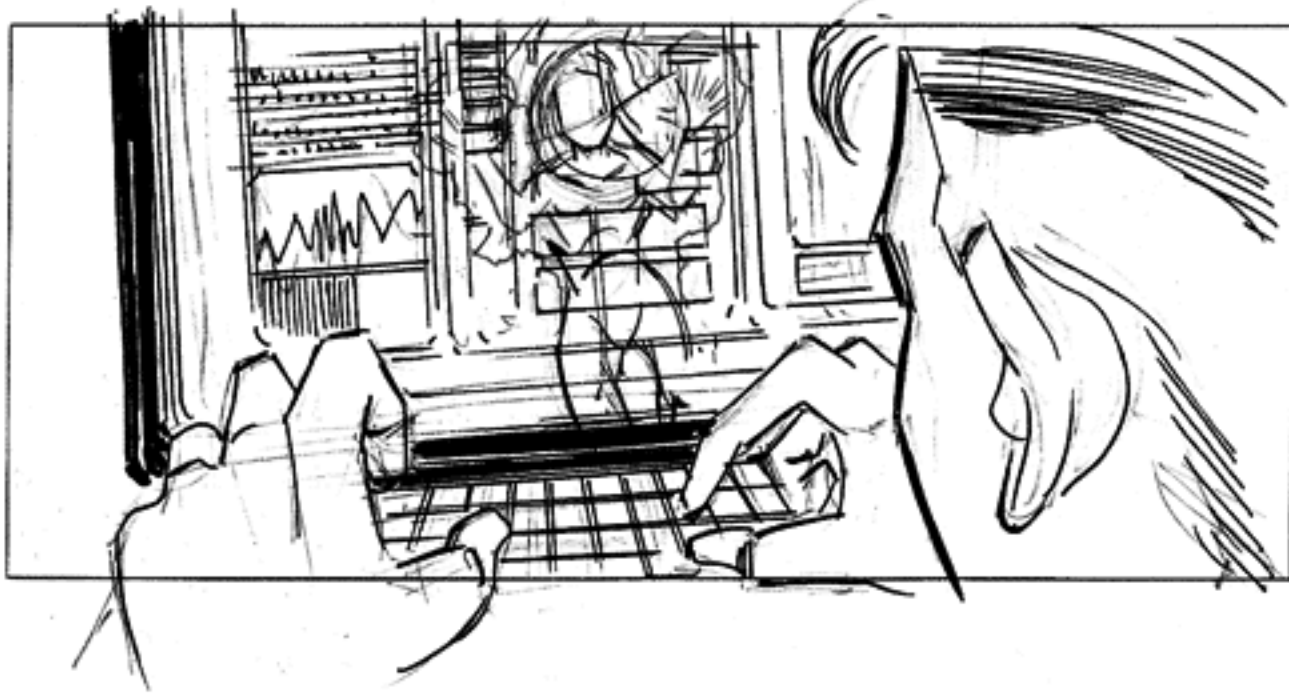

SC. 61 INT. BAXTER BUILDING-LOUNGE

1

Wide on FF lounge. Reed works at his laptop.

2

Closer on Reed as Sue rises behind, bracing herself with the window.

3a

Over Reed showing his computer screen.
Sue reflected in the monitor.