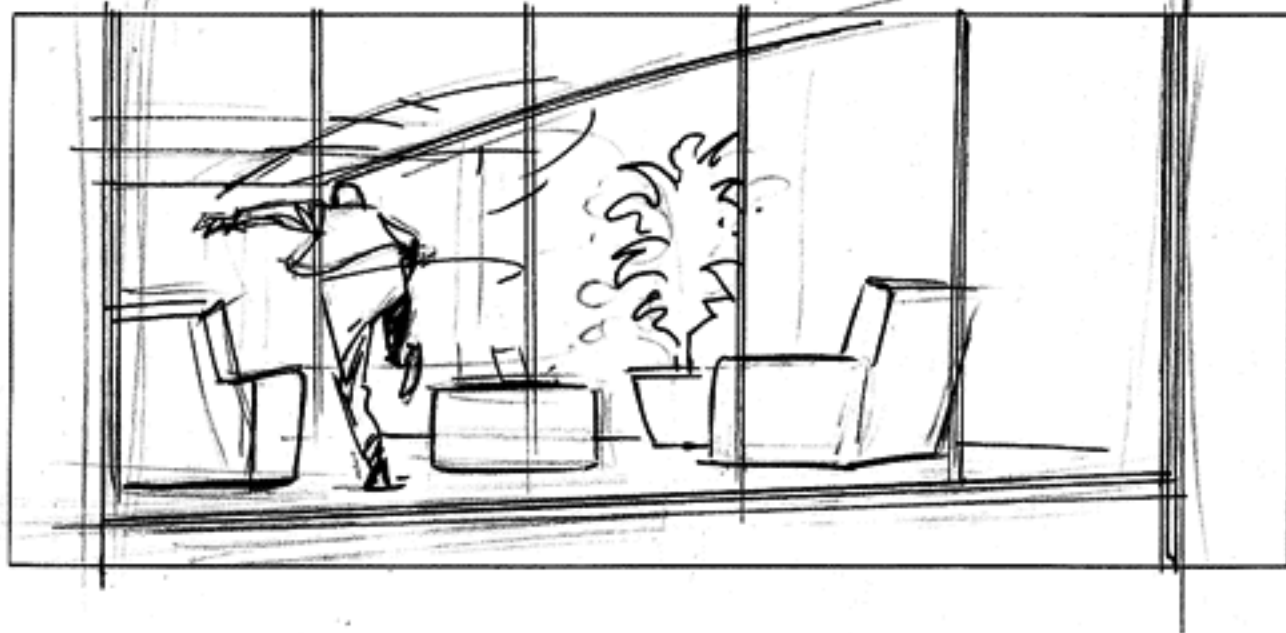

SC. 61 INT. BAXTER BUILDING-LOUNGE

1

Wide on FF lounge. Reed works at his laptop.

2

Closer on Reed as Sue rises behind, bracing herself with the window.

3a

Over Reed showing his computer screen.
Sue reflected in the monitor.

alternate

Sue drops out of frame.

10a

alternate

cont. action

11

Reed runs to the elevators.